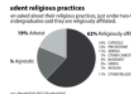

PawSox owners propose new stadium

By PAULINA SENGERIDIS September 14, 2017
"Pawtucket is home," read the red shirts of Rhode Islanders who came out to the Senate Finance Committee Hearing Thursday

Football open season at home Saturday against Bryant

By TESS DEMEYER September 14, 2017
It's been 300 days since the football team finished the 2016 season at Brown Stadium.

University to update religious affiliations survey

By PRIYANKA PODUGU September 14, 2017
In addition to asking for an address and emergency contacts, the University also asks students to indicate their religious affiliation.